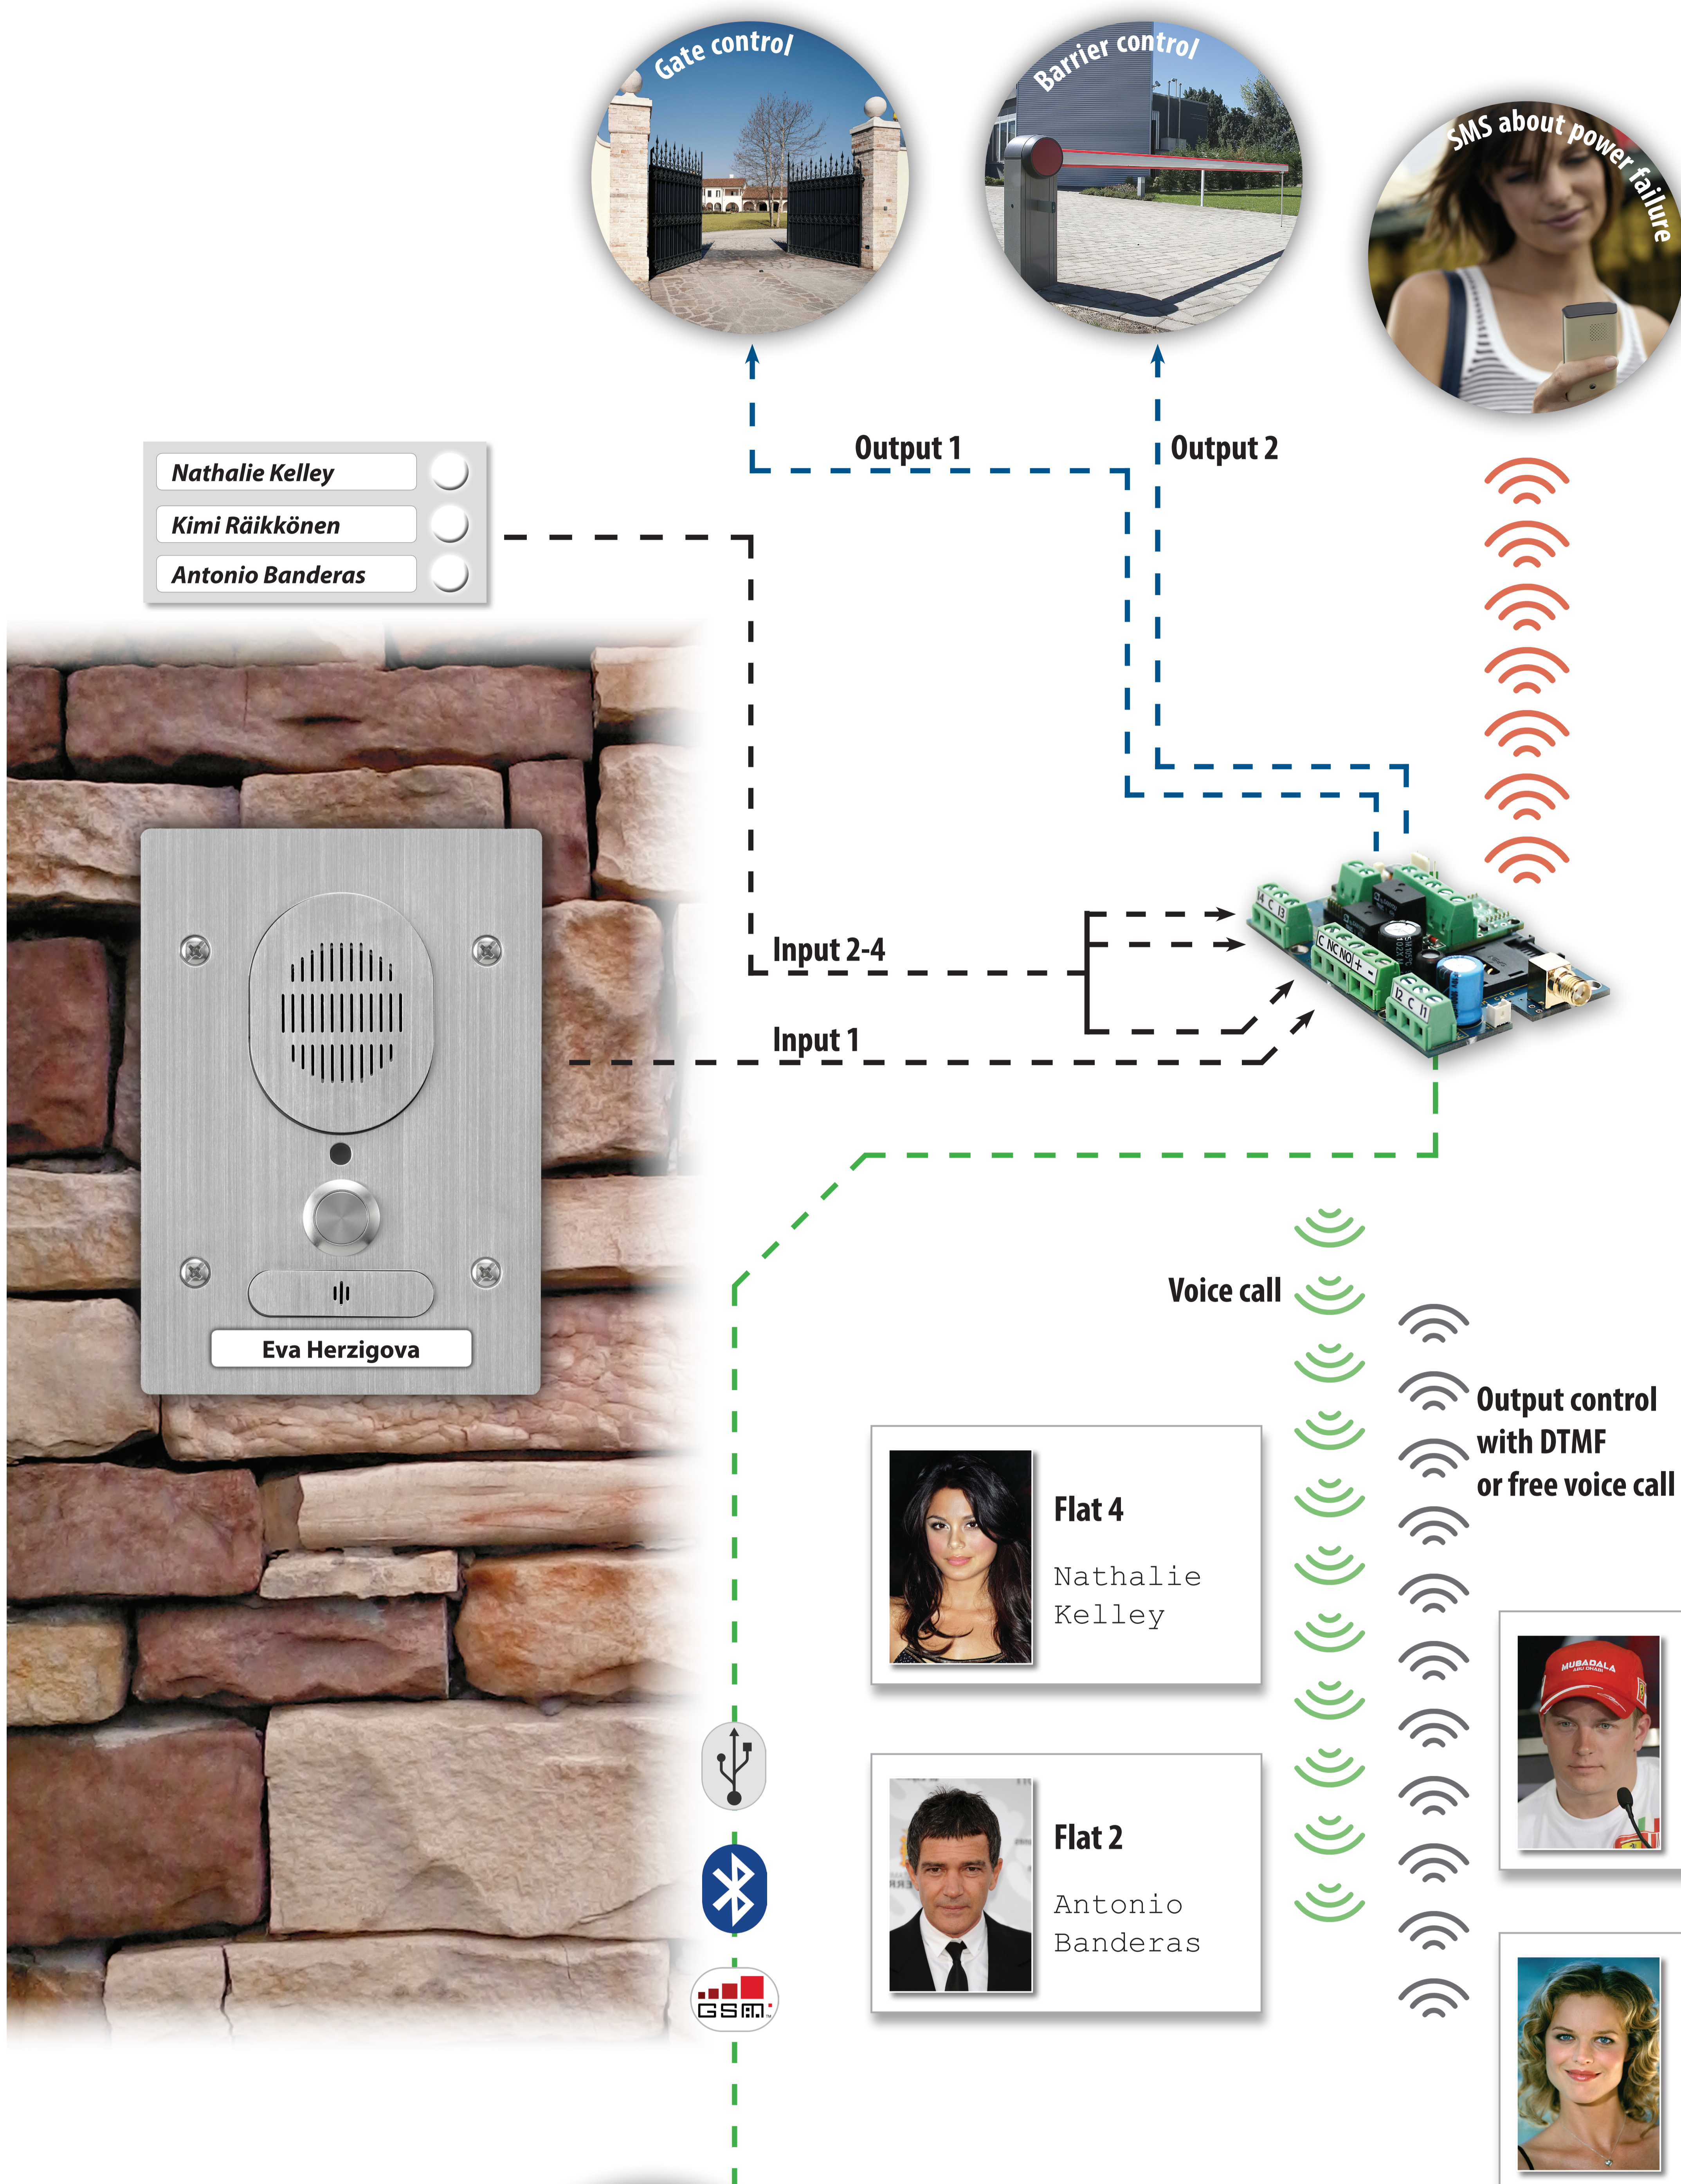

Pro41 GSM ALARM CENTER

**ALARM CENTER FUNCTIONS
EXP ALARM**

- Siren
- Keyswitch
- Status light

ACCESSORIES

PROGRAMMERS	EXPANDERS	ANTENNAS	OTHERS

ProLine GSM

LINE SIMULATION

OUTPUT CONTROL

- ➔ Control from 1000 phone numbers by free call
- ➔ Control by SMS

MONITORING STATION

- ➔ Voice call
- ➔ GPRS data communication
- ➔ Remote programming → Alarm panel

END-USER

- ➔ SMS notification (and/or)
- ➔ Voice call to 8 telephone numbers
- ➔ Translating Contact ID to SMS

PROGRAMMING

- ➔ SMS
- ➔ PC (Bluetooth, USB)
- ➔ Android (Bluetooth)

ACCESSORIES

InterCom GSM

GSM INTERCOM - DOOR PHONE

Tested with:

- PROGRAMMING**
- ⇒ SMS
 - ⇒ Voice menu
 - ⇒ PC (Bluetooth, USB)
 - ⇒ Android (Bluetooth)

ACCESSORIES

Pro21

MINIATURE COMMUNICATOR

MONITORING STATION

- Voice call
- GPRS data communication (SIA IP, Enigma)

PROGRAMMING

- SMS
- Voice menu
- PC (Bluetooth, USB)
- Android (Bluetooth)

END-USER