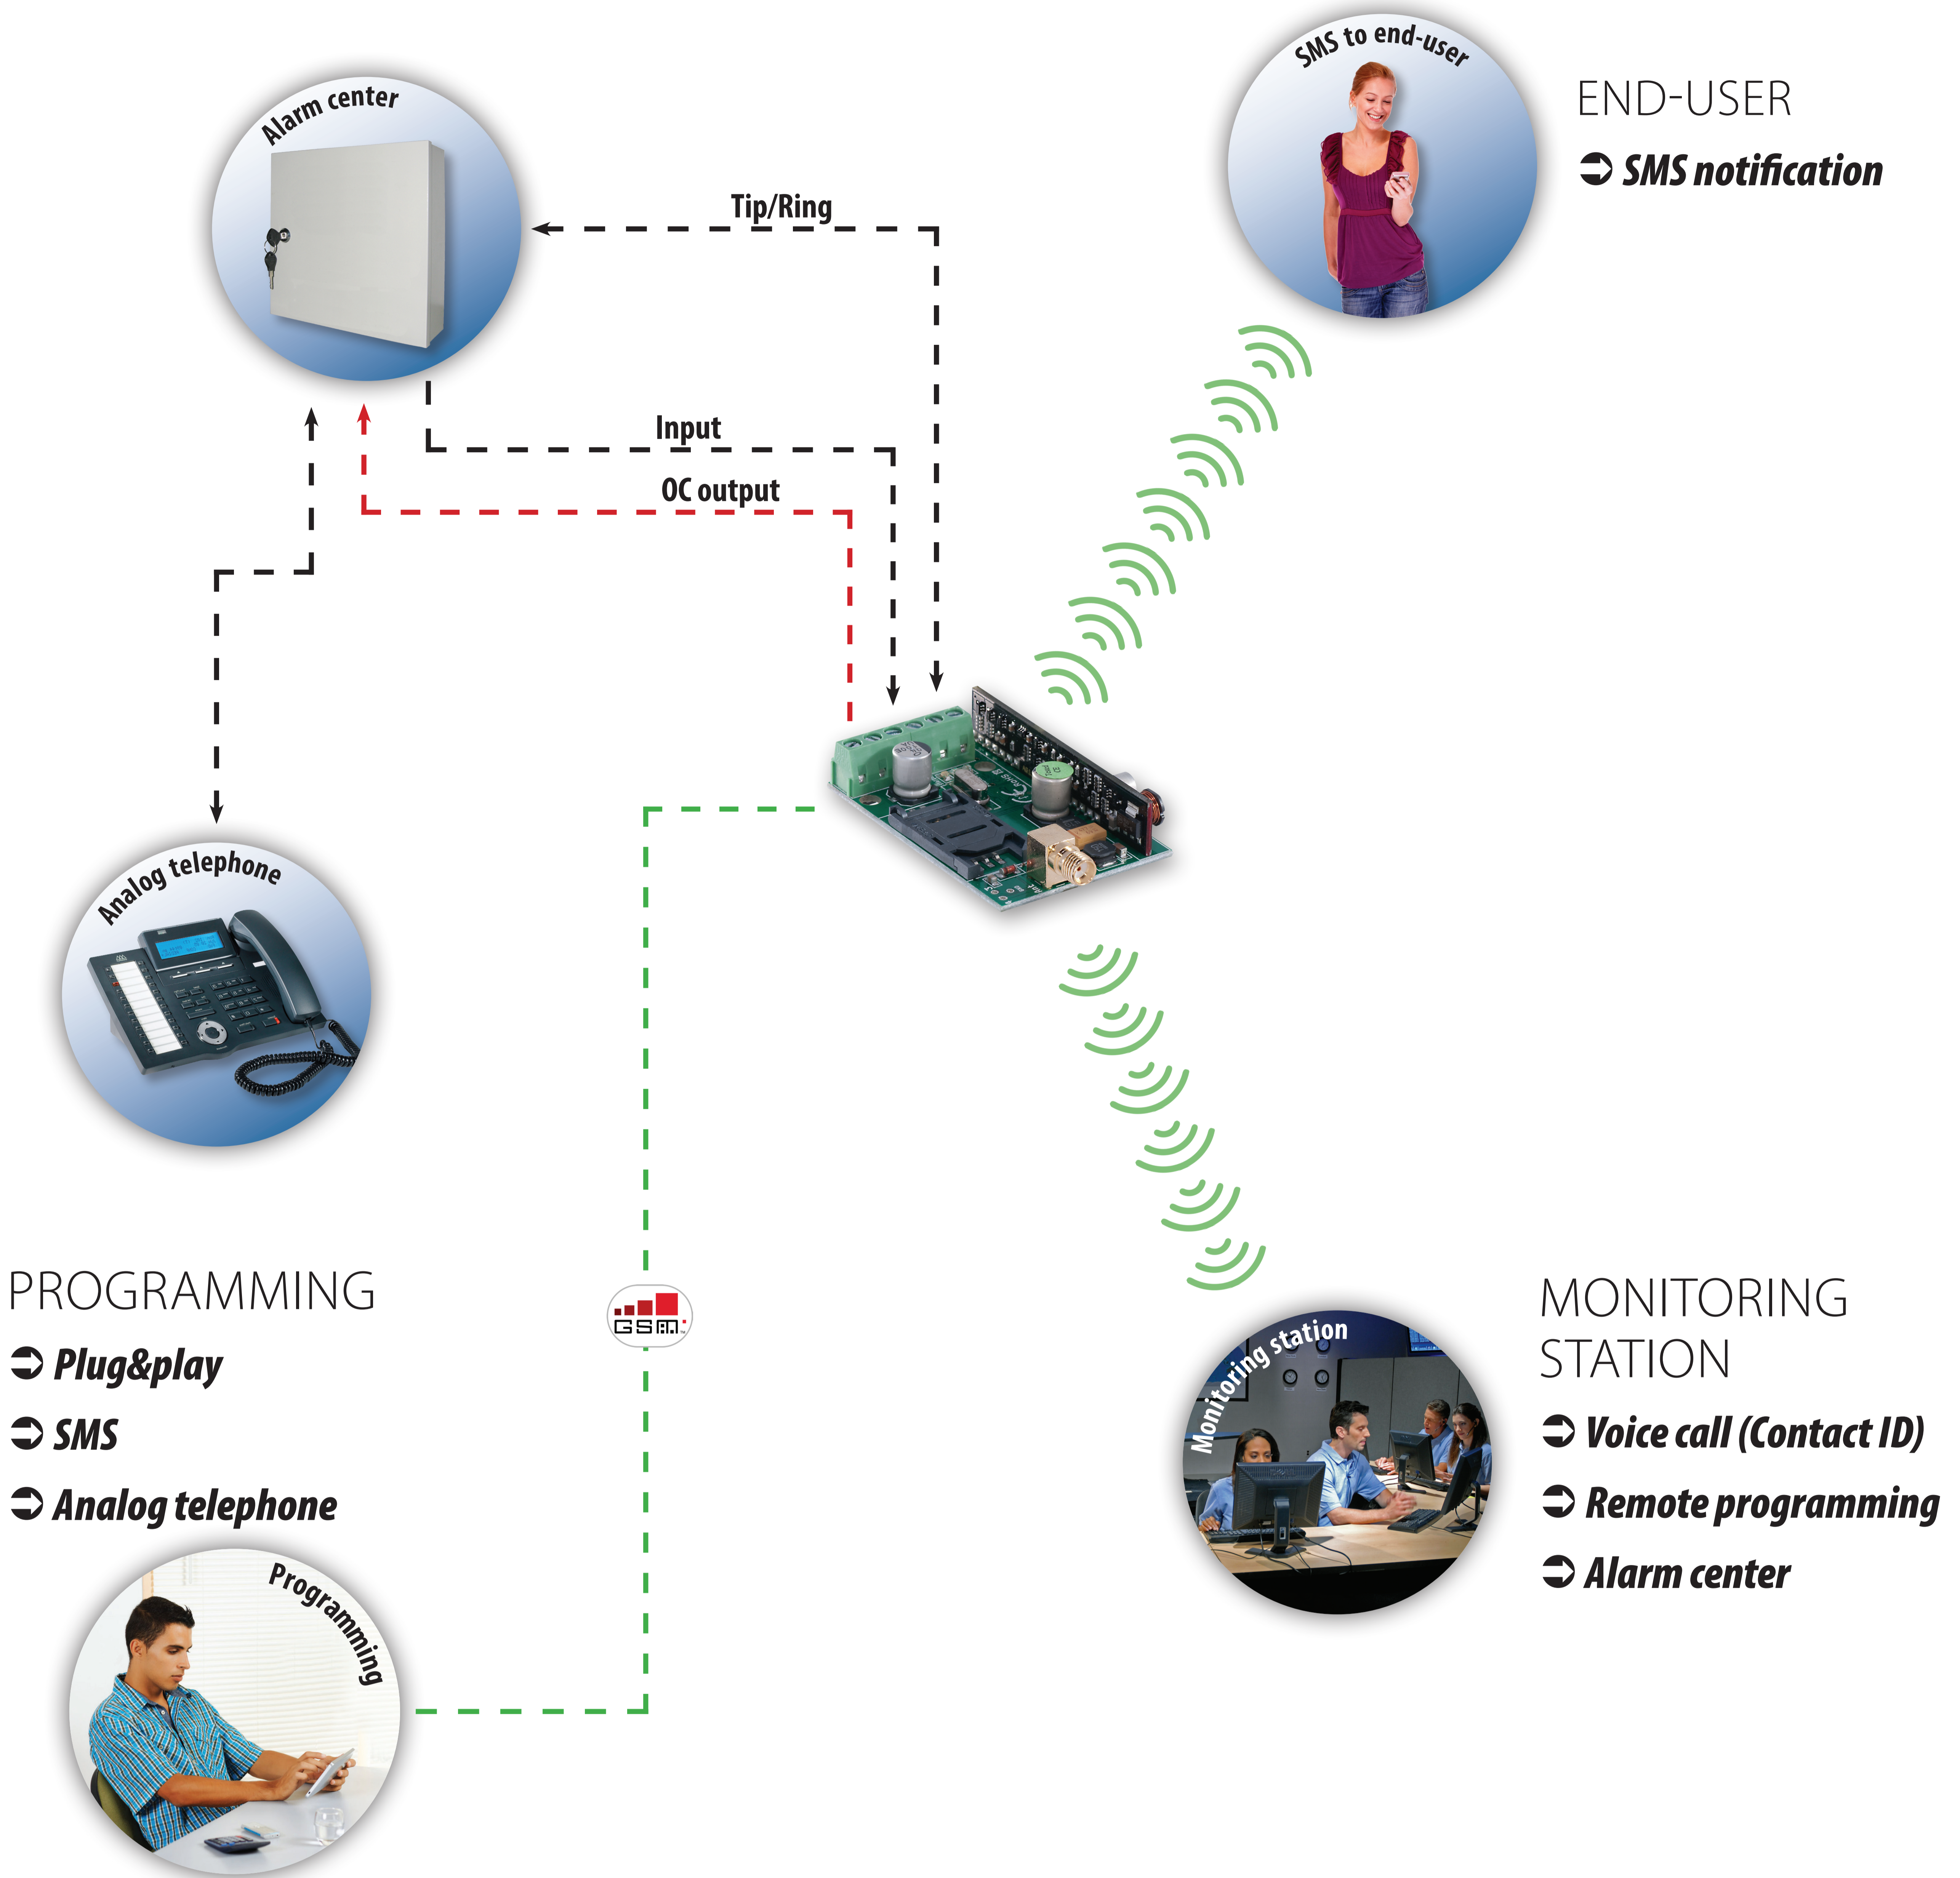

ACCESSORIES

Pro21

MINIATURE COMMUNICATOR

MONITORING STATION

- Voice call
- GPRS data communication (SIA IP, Enigma)

PROGRAMMING

- SMS
- Voice menu
- PC (Bluetooth, USB)
- Android (Bluetooth)

END-USER

- SMS notification (and/or)
- Voice call to 8 telephone numbers

OUTPUT CONTROL

- Control from 1000 phone numbers by free call
- Control by SMS

ACCESSORIES

EasyLine GSM

SIMPLE LINE SIMULATOR

PROGRAMMING

- ➔ **Plug&play**
- ➔ **SMS**
- ➔ **Analog telephone**

MONITORING STATION

- ➔ **Voice call (Contact ID)**
- ➔ **Remote programming**
- ➔ **Alarm center**

APPLICATION

- ✓ Telephone line backup
- ✓ Line simulator to the alarm panel
- ✓ Arm/disarm security system
- ✓ GSM line supply for telephone PABX systems