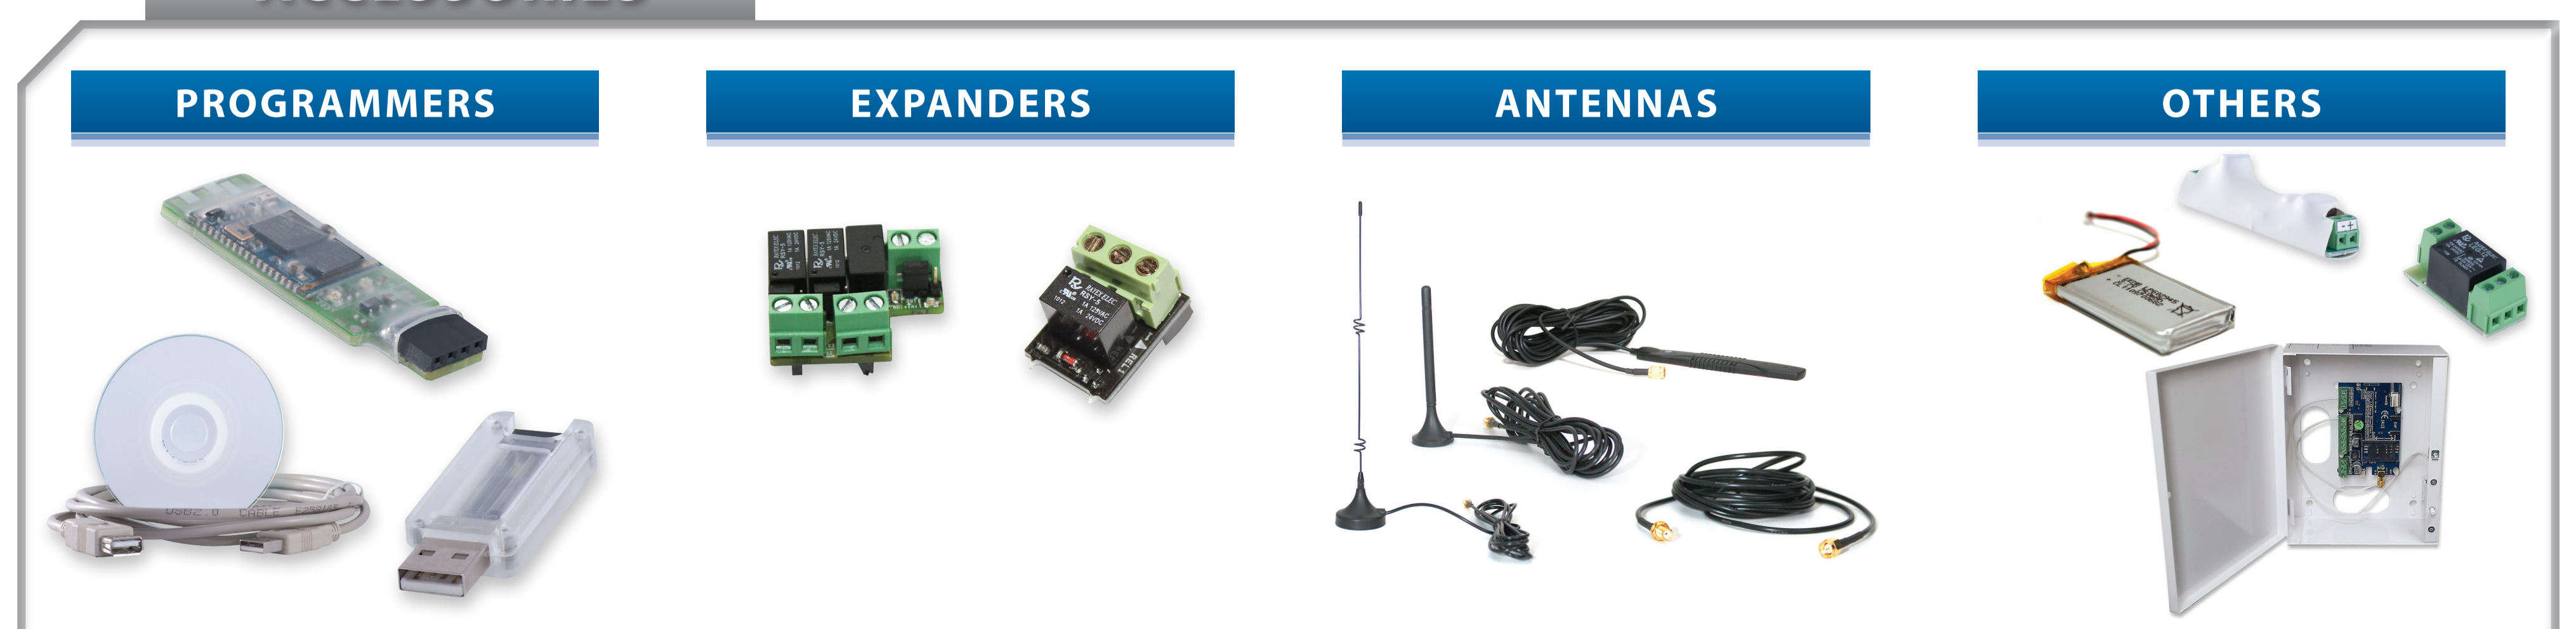

ACCESSORIES