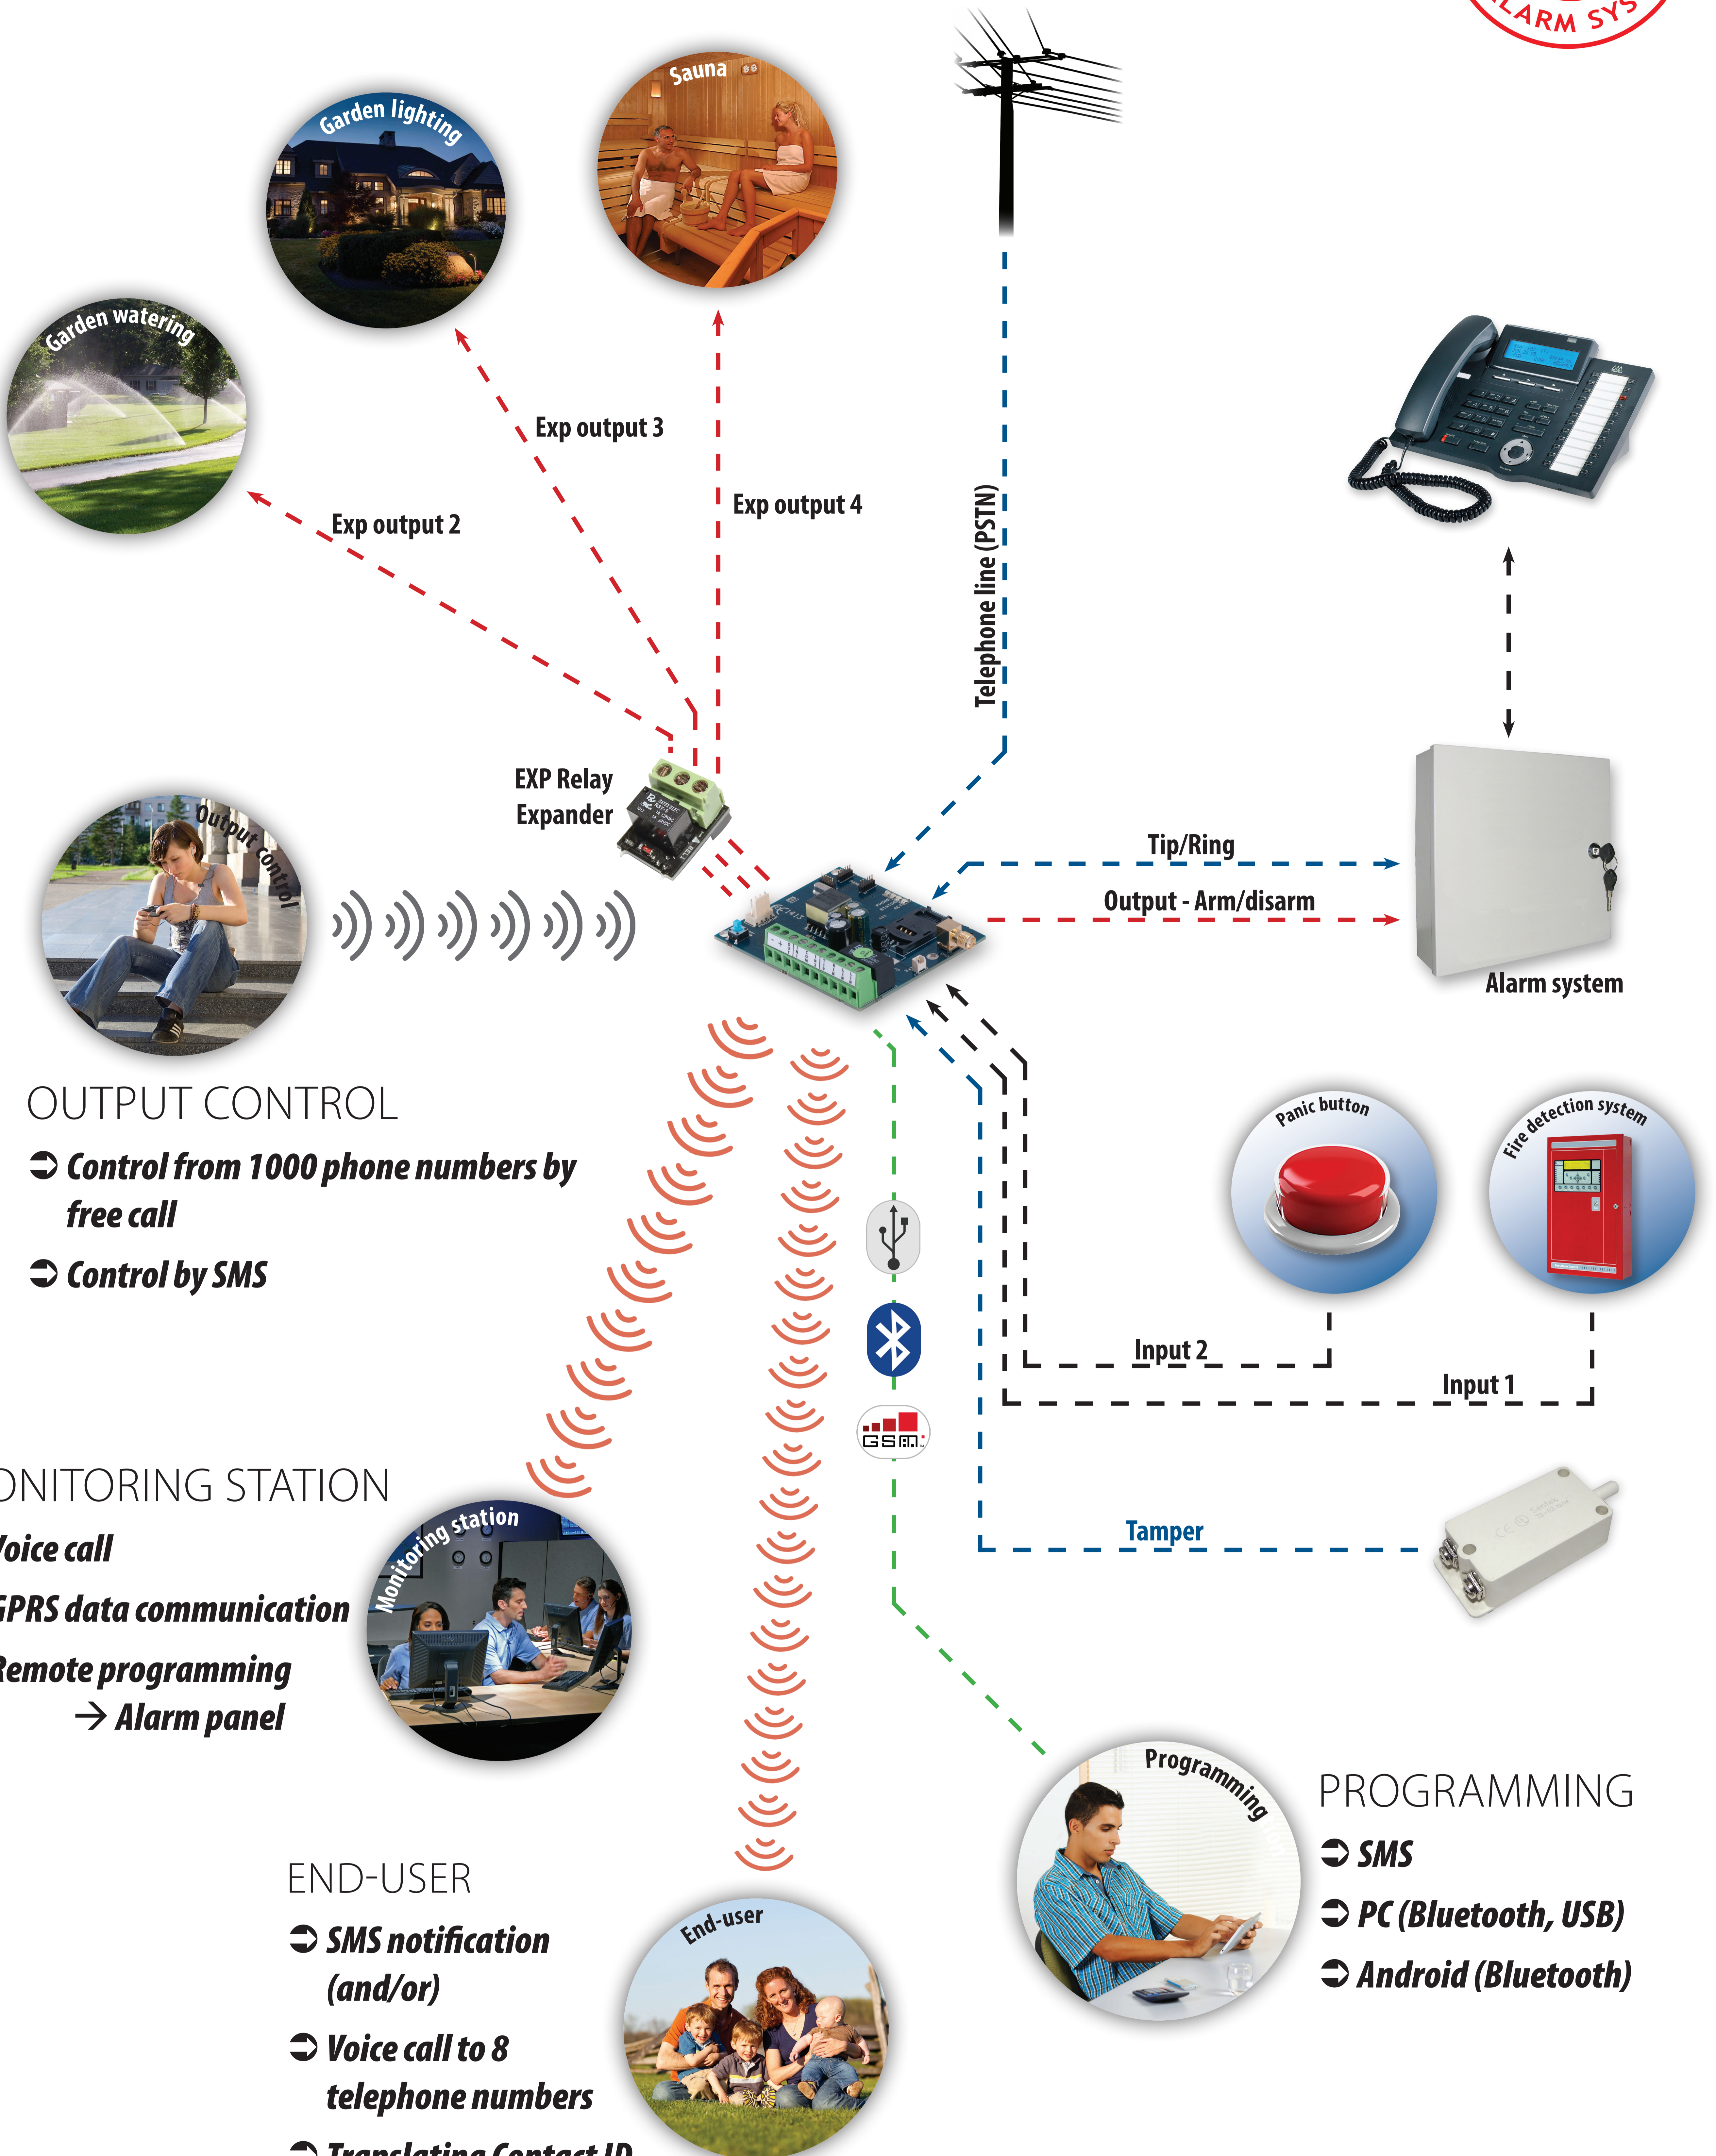

Pro41 GSM ALARM CENTER

**ALARM CENTER FUNCTIONS
EXP ALARM**

- Siren
- Keyswitch
- Status light

ACCESSORIES

PROGRAMMERS	EXPANDERS	ANTENNAS	OTHERS

ProLine GSM

LINE SIMULATION

OUTPUT CONTROL

- ➔ Control from 1000 phone numbers by free call
- ➔ Control by SMS

MONITORING STATION

- ➔ Voice call
- ➔ GPRS data communication
- ➔ Remote programming → Alarm panel

END-USER

- ➔ SMS notification (and/or)
- ➔ Voice call to 8 telephone numbers
- ➔ Translating Contact ID to SMS

ACCESSORIES

Pro21

MINIATURE COMMUNICATOR

MONITORING STATION

- Voice call
- GPRS data communication (SIA IP, Enigma)

PROGRAMMING

- SMS
- Voice menu
- PC (Bluetooth, USB)
- Android (Bluetooth)

END-USER

MONITORING STATION

- ➔ **Voice call (Contact ID)**
- ➔ **Remote programming**
- ➔ **Alarm center**

APPLICATION

- ✓ Telephone line backup
- ✓ Line simulator to the alarm panel
- ✓ Arm/disarm security system
- ✓ GSM line supply for telephone PABX systems