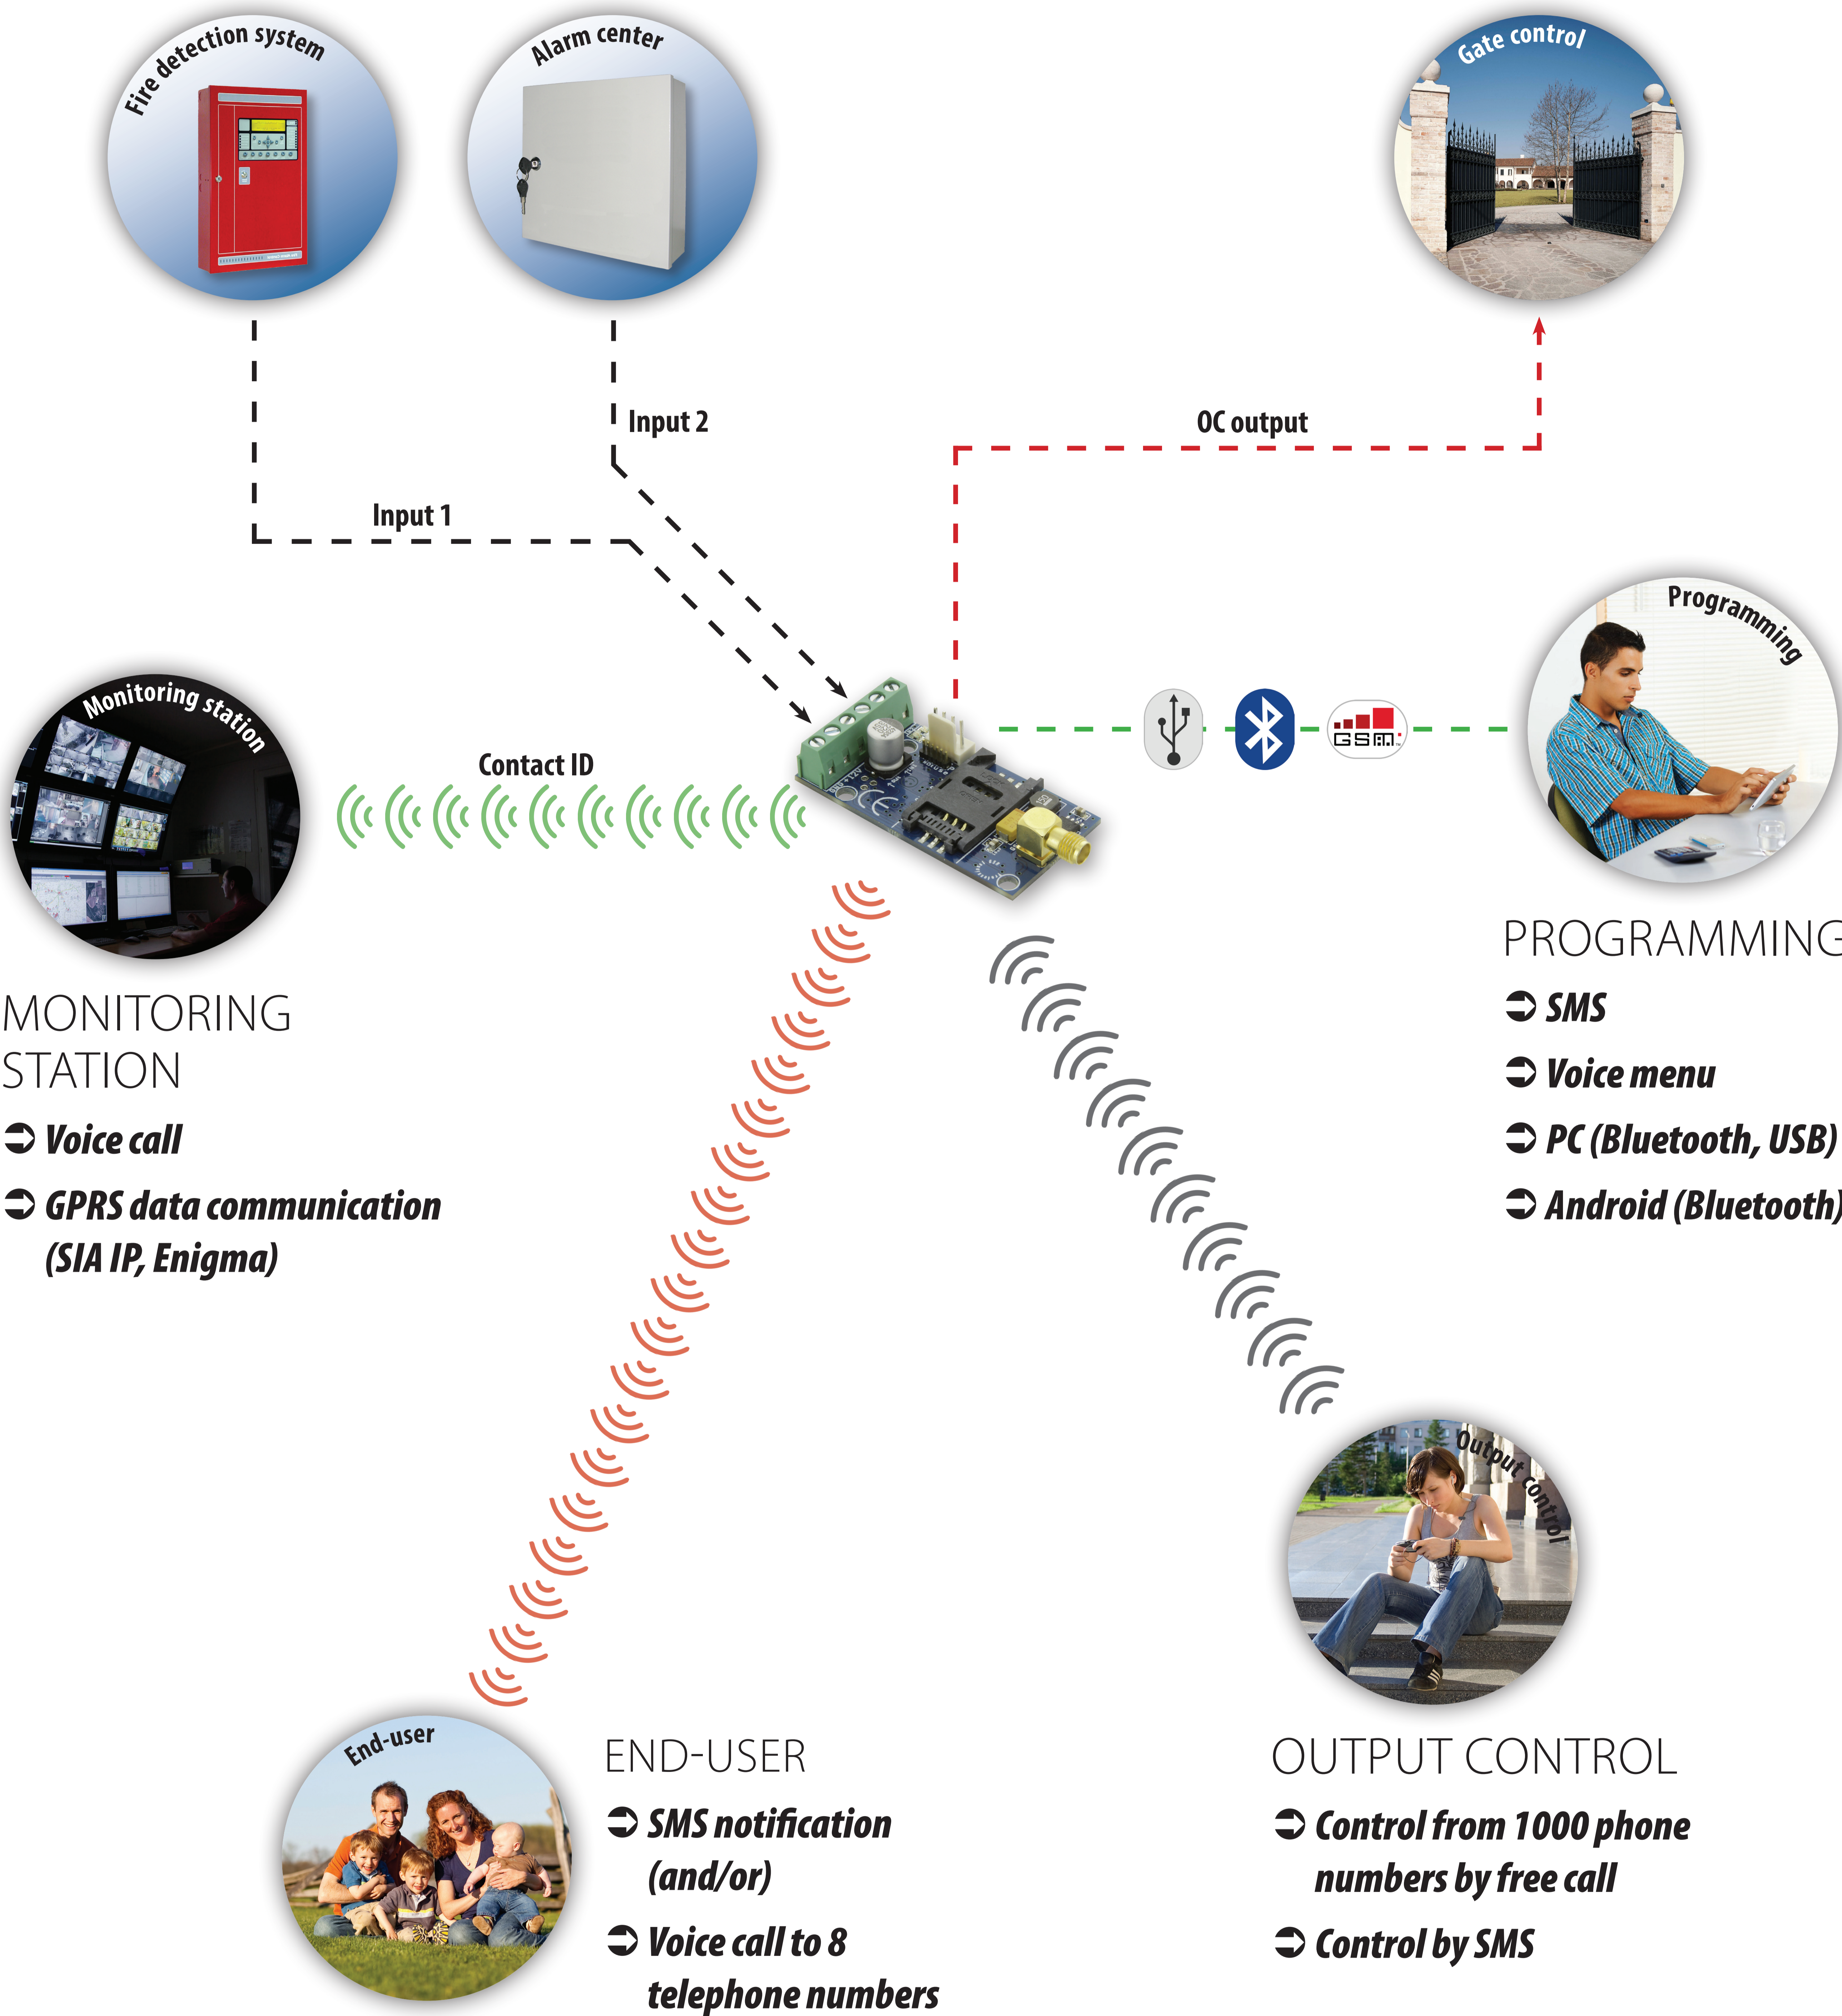

- ➔ Control from 1000 phone numbers by free call
- ➔ Control by SMS

MONITORING STATION

- ➔ Voice call
- ➔ GPRS data communication
- ➔ Remote programming → Alarm panel

END-USER

- ➔ SMS notification (and/or)
- ➔ Voice call to 8 telephone numbers
- ➔ Translating Contact ID to SMS

ACCESSORIES

Pro21

MINIATURE COMMUNICATOR

MONITORING STATION

- Voice call
- GPRS data communication (SIA IP, Enigma)

PROGRAMMING

- SMS
- Voice menu
- PC (Bluetooth, USB)
- Android (Bluetooth)

END-USER

- SMS notification (and/or)
- Voice call to 8 telephone numbers

OUTPUT CONTROL

- Control from 1000 phone numbers by free call
- Control by SMS

ACCESSORIES

EasyLine GSM

SIMPLE LINE SIMULATOR

PROGRAMMING

- ➔ **Plug&play**
- ➔ **SMS**
- ➔ **Analog telephone**

MONITORING STATION

- ➔ **Voice call (Contact ID)**
- ➔ **Remote programming**
- ➔ **Alarm center**

APPLICATION

- ✓ Telephone line backup
- ✓ Line simulator to the alarm panel
- ✓ Arm/disarm security system
- ✓ GSM line supply for telephone PABX systems