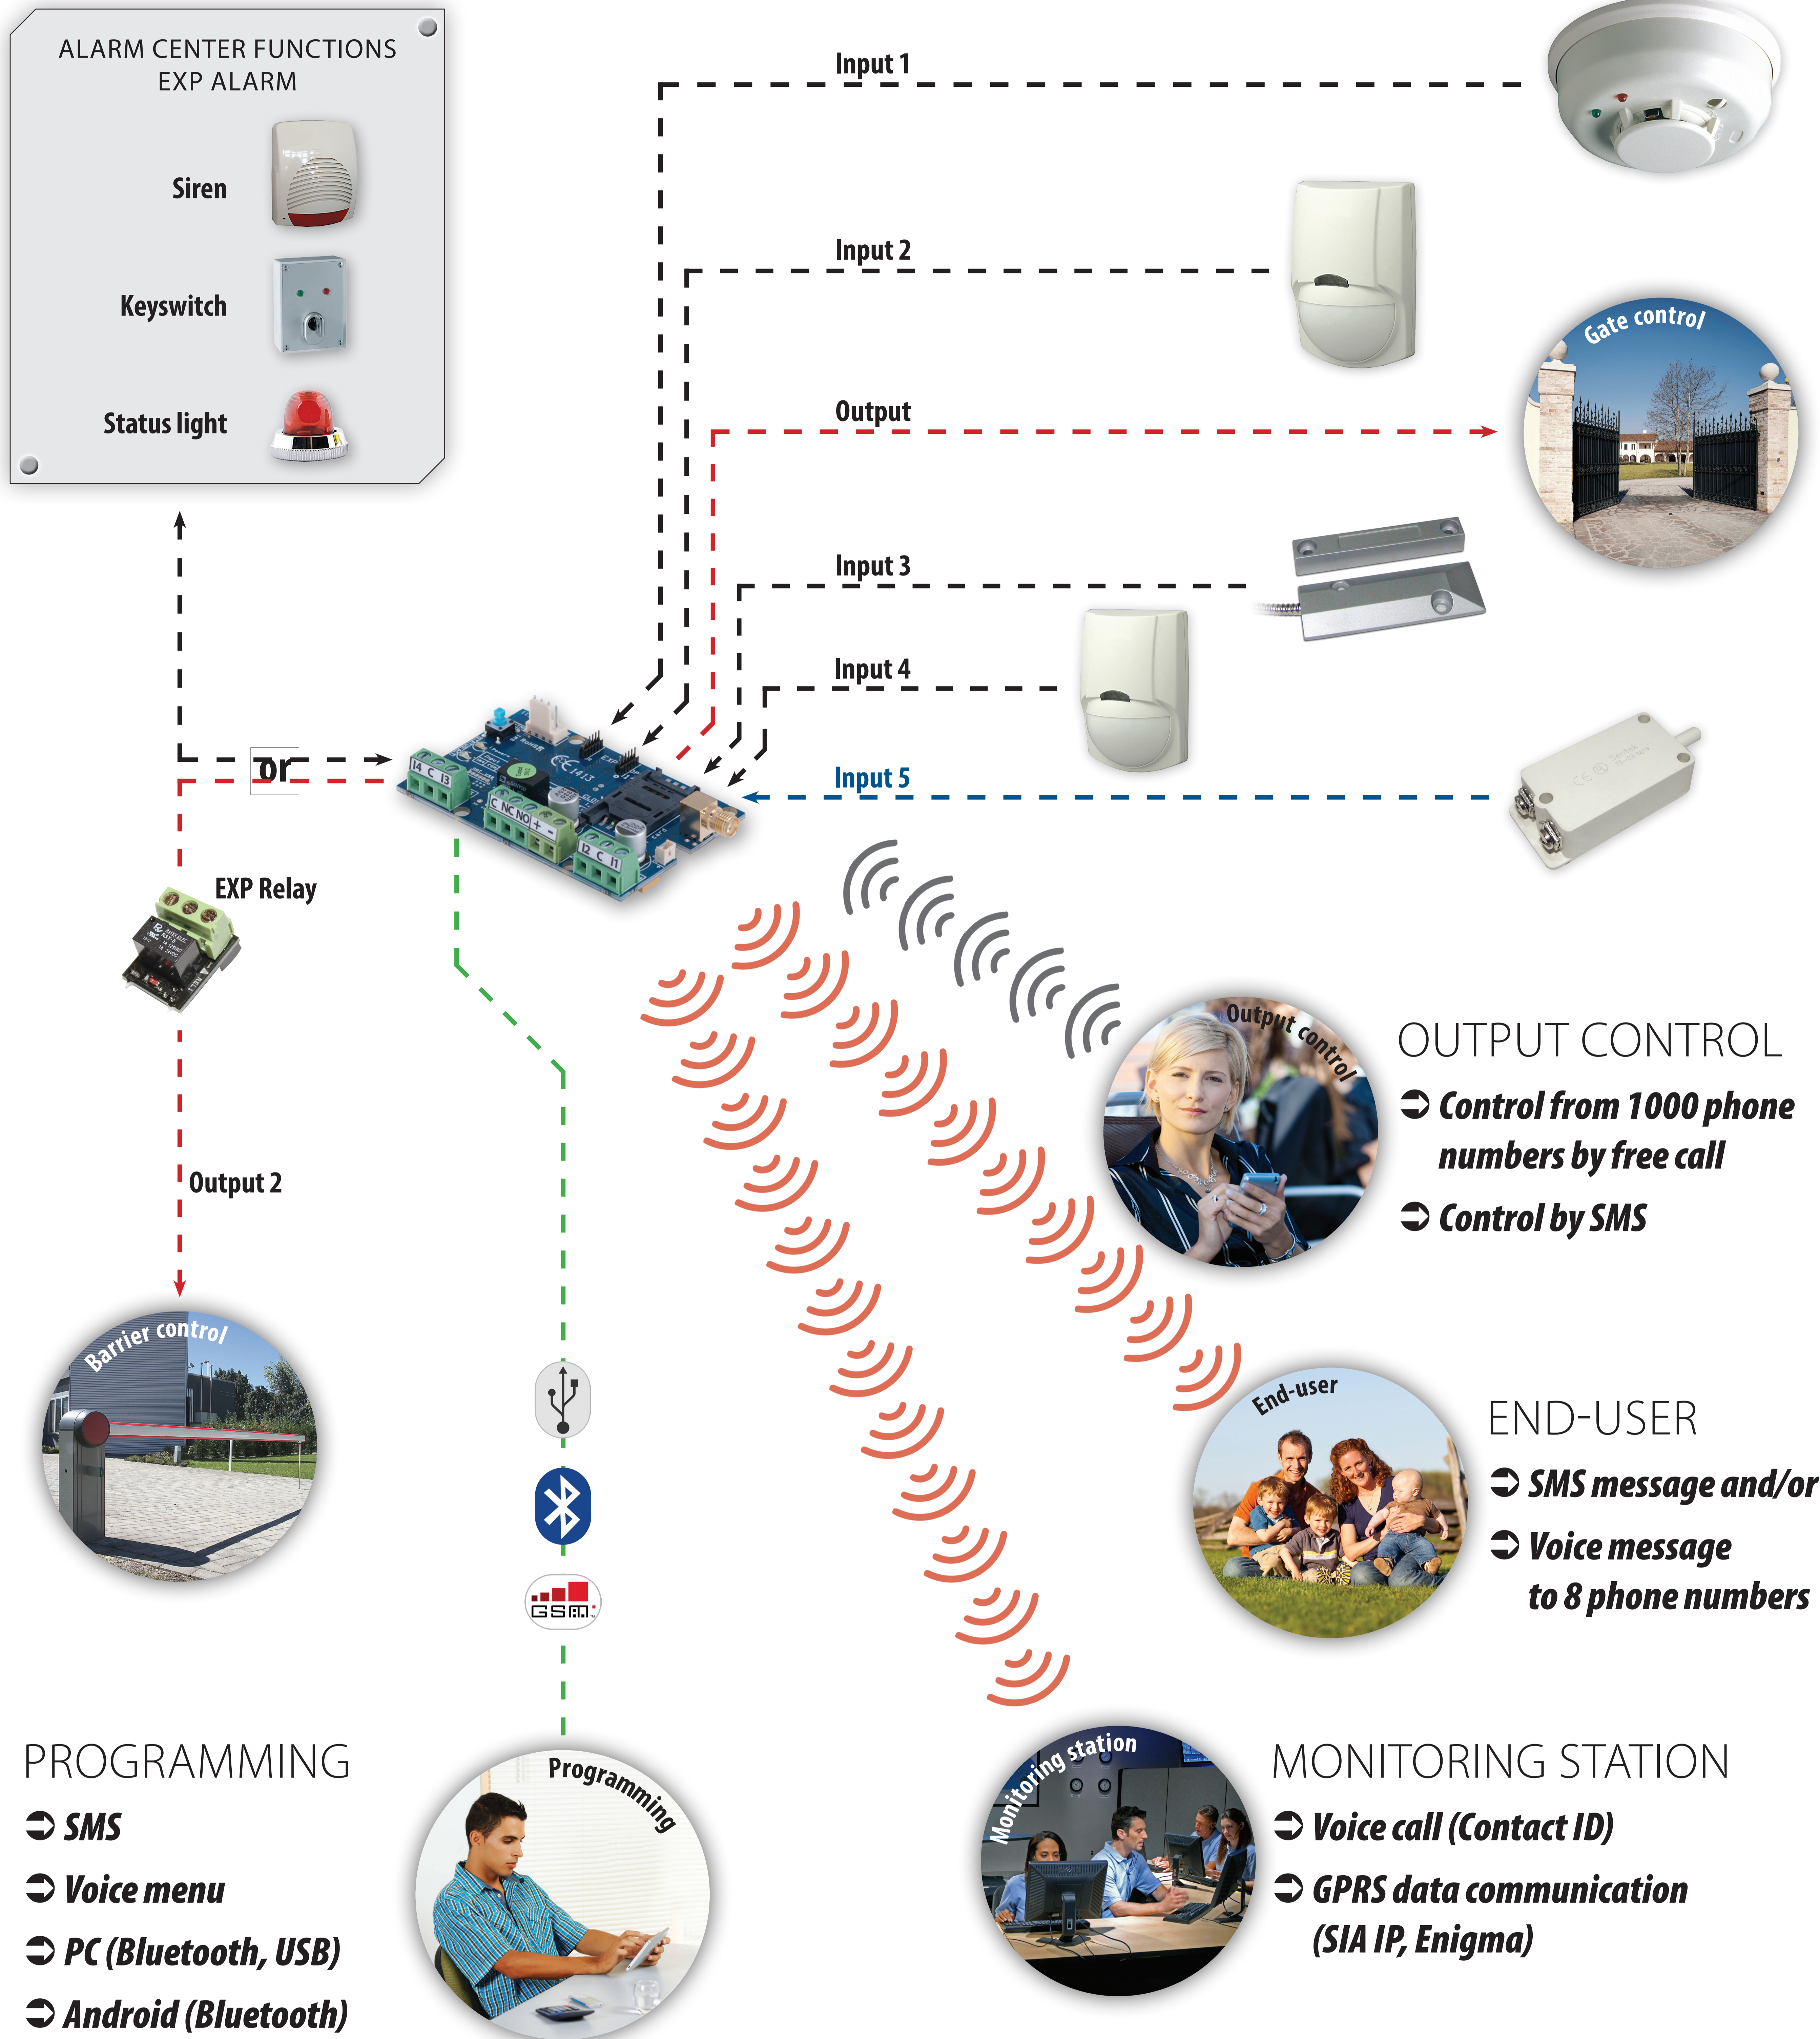

Pro41 GSM ALARM CENTER

**ALARM CENTER FUNCTIONS
EXP ALARM**

- Siren
- Keyswitch
- Status light

ACCESSORIES

PROGRAMMERS	EXPANDERS	ANTENNAS	OTHERS

ProLine GSM

LINE SIMULATION

OUTPUT CONTROL

- ➔ Control from 1000 phone numbers by free call
- ➔ Control by SMS

MONITORING STATION

- ➔ Voice call
- ➔ GPRS data communication
- ➔ Remote programming → Alarm panel

END-USER

- ➔ SMS notification (and/or)
- ➔ Voice call to 8 telephone numbers
- ➔ Translating Contact ID to SMS

ACCESSORIES

Pro21

MINIATURE COMMUNICATOR

MONITORING STATION

- Voice call
- GPRS data communication (SIA IP, Enigma)

PROGRAMMING

- SMS
- Voice menu
- PC (Bluetooth, USB)
- Android (Bluetooth)

END-USER

MONITORING STATION

- ➔ **Voice call (Contact ID)**
- ➔ **Remote programming**
- ➔ **Alarm center**

APPLICATION

- ✓ Telephone line backup
- ✓ Line simulator to the alarm panel
- ✓ Arm/disarm security system
- ✓ GSM line supply for telephone PABX systems